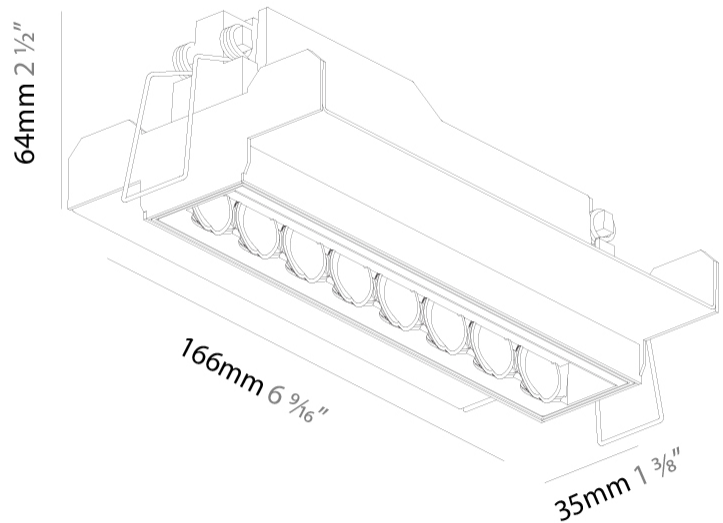

GENERAL

Series: Magiq Hollow Wallwash
 Brand: Prolicht
 Division: Architectural
 Mounting Type: Trimless
 Mounting Location: Ceiling
 Subcategory: Wallwash

PHYSICAL

Shape: Rectangle
 Length (mm): 166
 Length (in): 6 ⁹/₁₆
 Width (mm): 35
 Width (in): 1 ³/₈
 Height (mm): 64
 Height (in): 2 ¹/₂
 Ceiling Thickness (mm): 12.5
 Ceiling Thickness (in): 1/2
 Min. Recessing Depth (mm): 100
 Min. Recessing Depth (in): 3 ¹⁵/₁₆
 Light Distribution: Asymmetric
 Weight (kg): 0.525
 Weight (lbs): 1.16
 Holder Finish: WHI / BLK
 Fixture Material: Aluminum Die Cast
 Cut-out Measurements: 173mm / 6 13/16" x 42mm / 1 5/8"

OPTICAL

Upon Request: Special Beam Angles

RATINGS AND CERTIFICATIONS

Certified By: CSA Certified to UL and CSA Standards
 IP rating: IP20

100mm
3 ¹⁵/₁₆"

12 ¹/₂ mm
1/2"

173mm x 42mm
6 ¹³/₁₆" x 1 ⁵/₈"

MAGIQ HOLLOW WALLWASH TRIMLESS